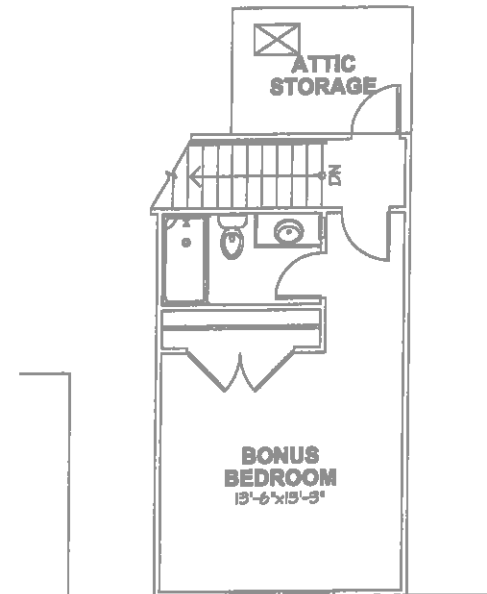

MAIN FLOOR PLAN
SCALE: 1/8" = 1'-0"

Main Heated: 1,834 sq.ft.
 Bonus Heated: 328 sq.ft.
 Total Heated: 2,208 sq.ft.
 Garage: 502 sq.ft.
 Porch: 86 sq.ft.
 Covered Patio: 172 sq.ft.
 Open Patio: 323 sq.ft.
 Roof Peak: 24'-9"
 Foundation Perimeter: 227'-0" Linear Feet
 1.5 - Story

BONUS FLOOR PLAN
SCALE: 1/8" = 1'-0"

DOGWOOD 2 MODEL